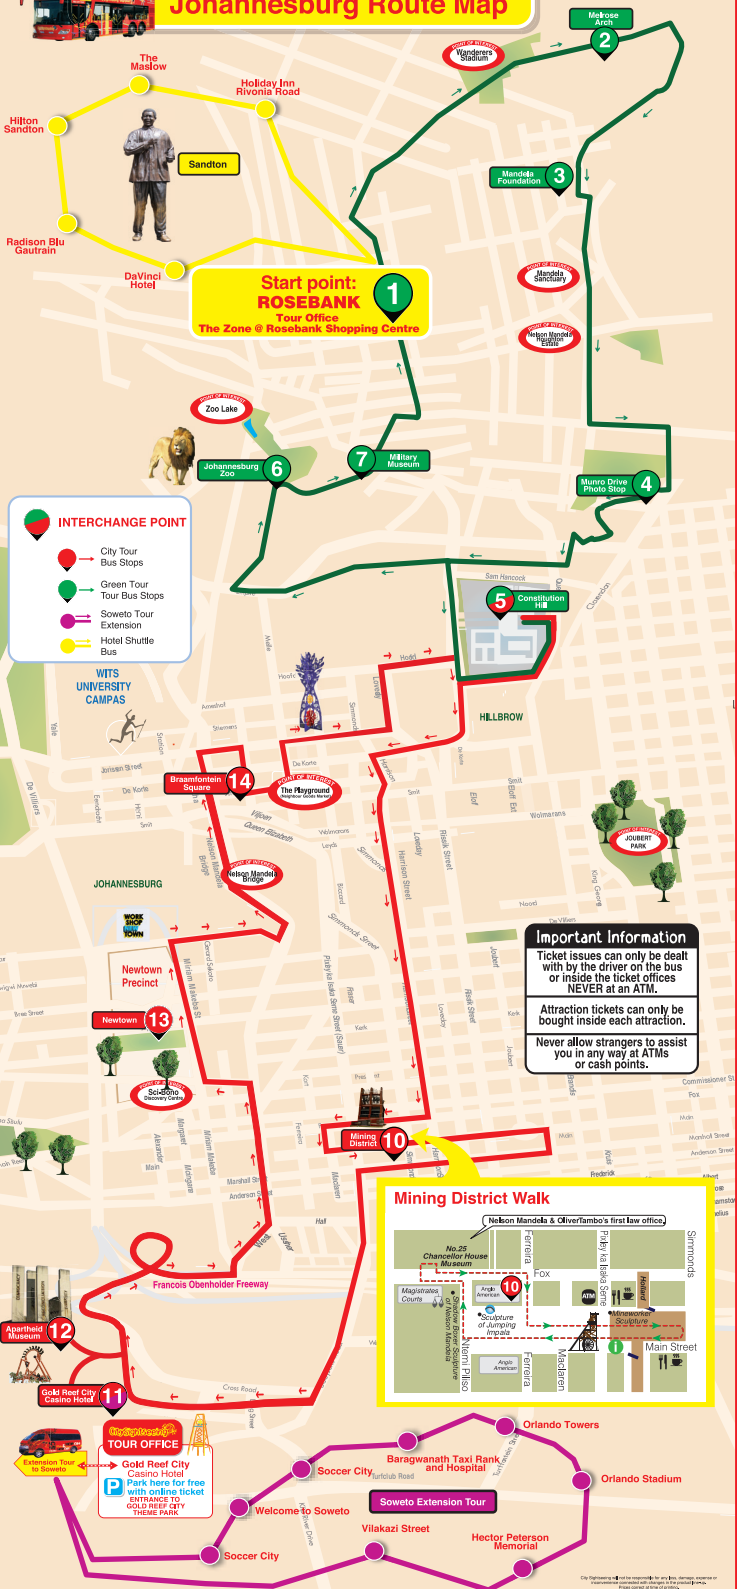

Johannesburg Route Map

Start point: ROSEBANK
Tour Office
The Zone @ Rosebank Shopping Centre

INTERCHANGE POINT

- City Tour Bus Stops
- Green Tour Bus Stops
- Soweto Tour Extension
- Hotel Shuttle Bus

Important Information

Ticket issues can only be dealt with by the driver on the bus or inside the ticket offices **NEVER** at an ATM.

Attraction tickets can only be bought inside each attraction.

Never allow strangers to assist you in any way at ATMs or cash points.

Mining District Walk

Neelson Mandela & Oliver Tambo's first law office

No. 25 Chancellor House Museum

Magistrates Courts

Archi American

Sculpture of Jumping Imps

North Plaisio

Archi American

Magistrate's Sculpture

Main Street

TOUR OFFICE

Gold Reef City Casino Hotel

Park here for free with online ticket

ENTRANCE TO GOLD REEF CITY THEME PARK