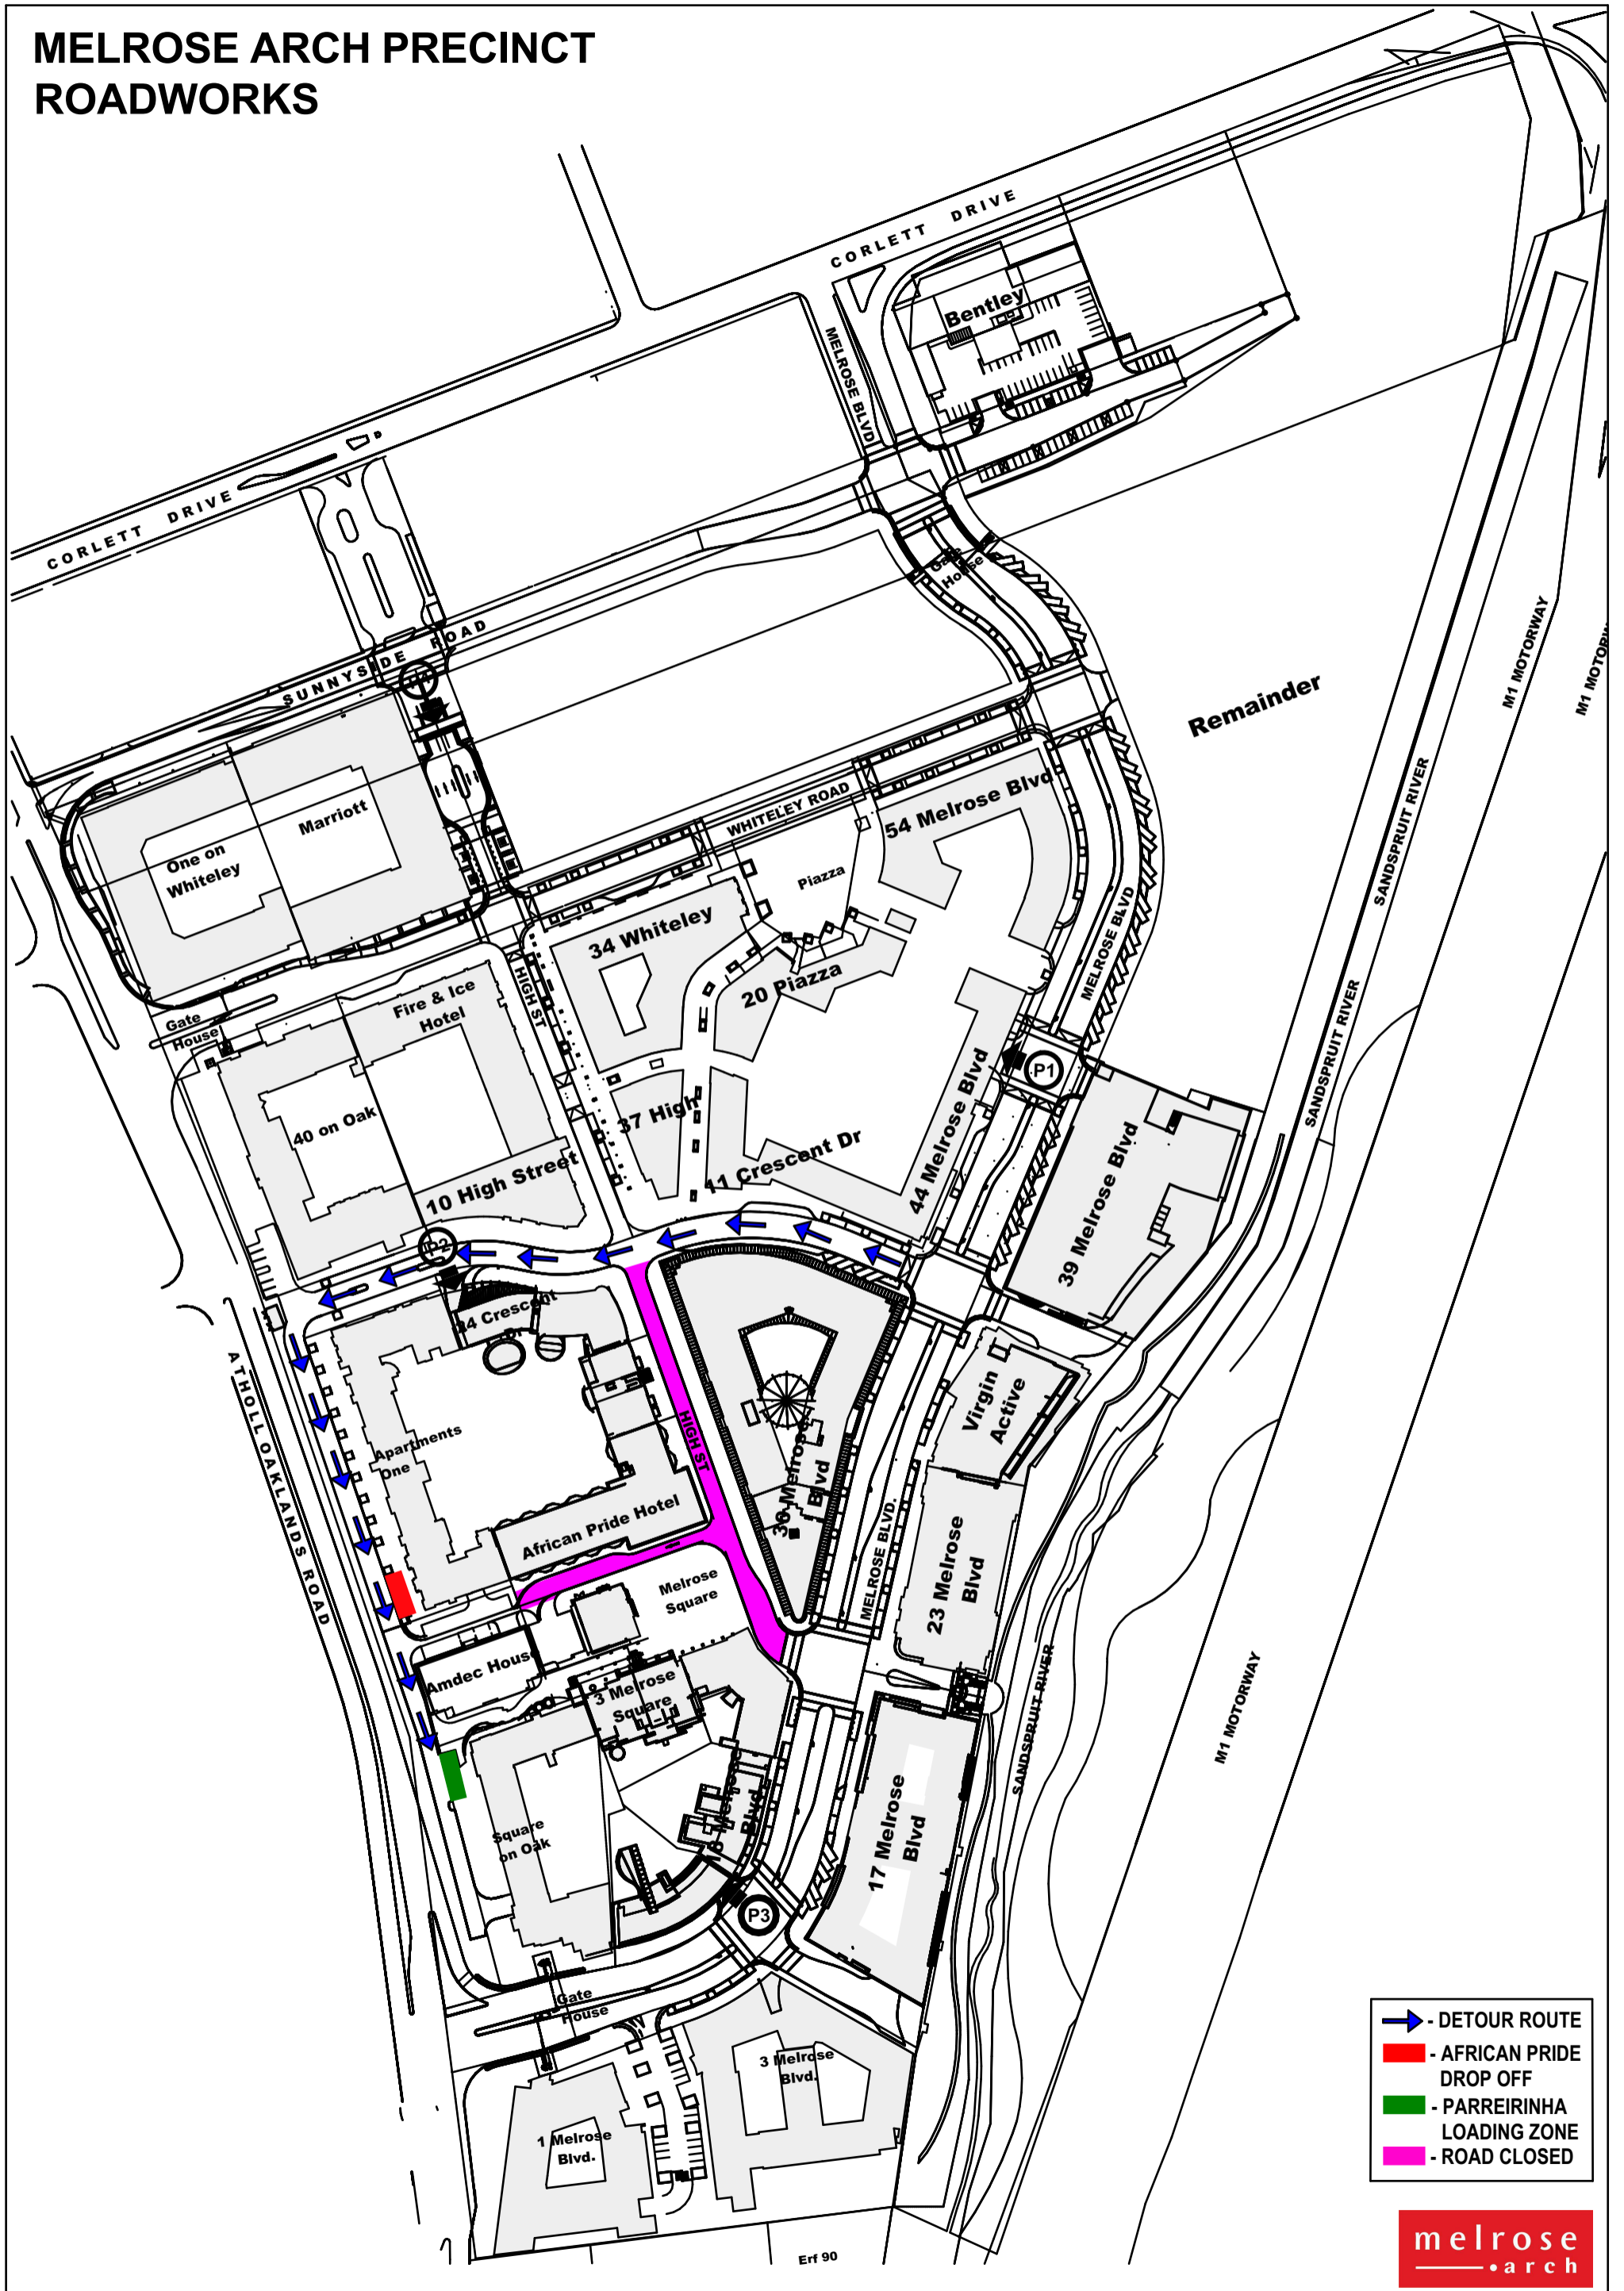

MELROSE ARCH PRECINCT ROADWORKS

-  - DETOUR ROUTE
-  - AFRICAN PRIDE DROP OFF
-  - PARREIRINHA LOADING ZONE
-  - ROAD CLOSED