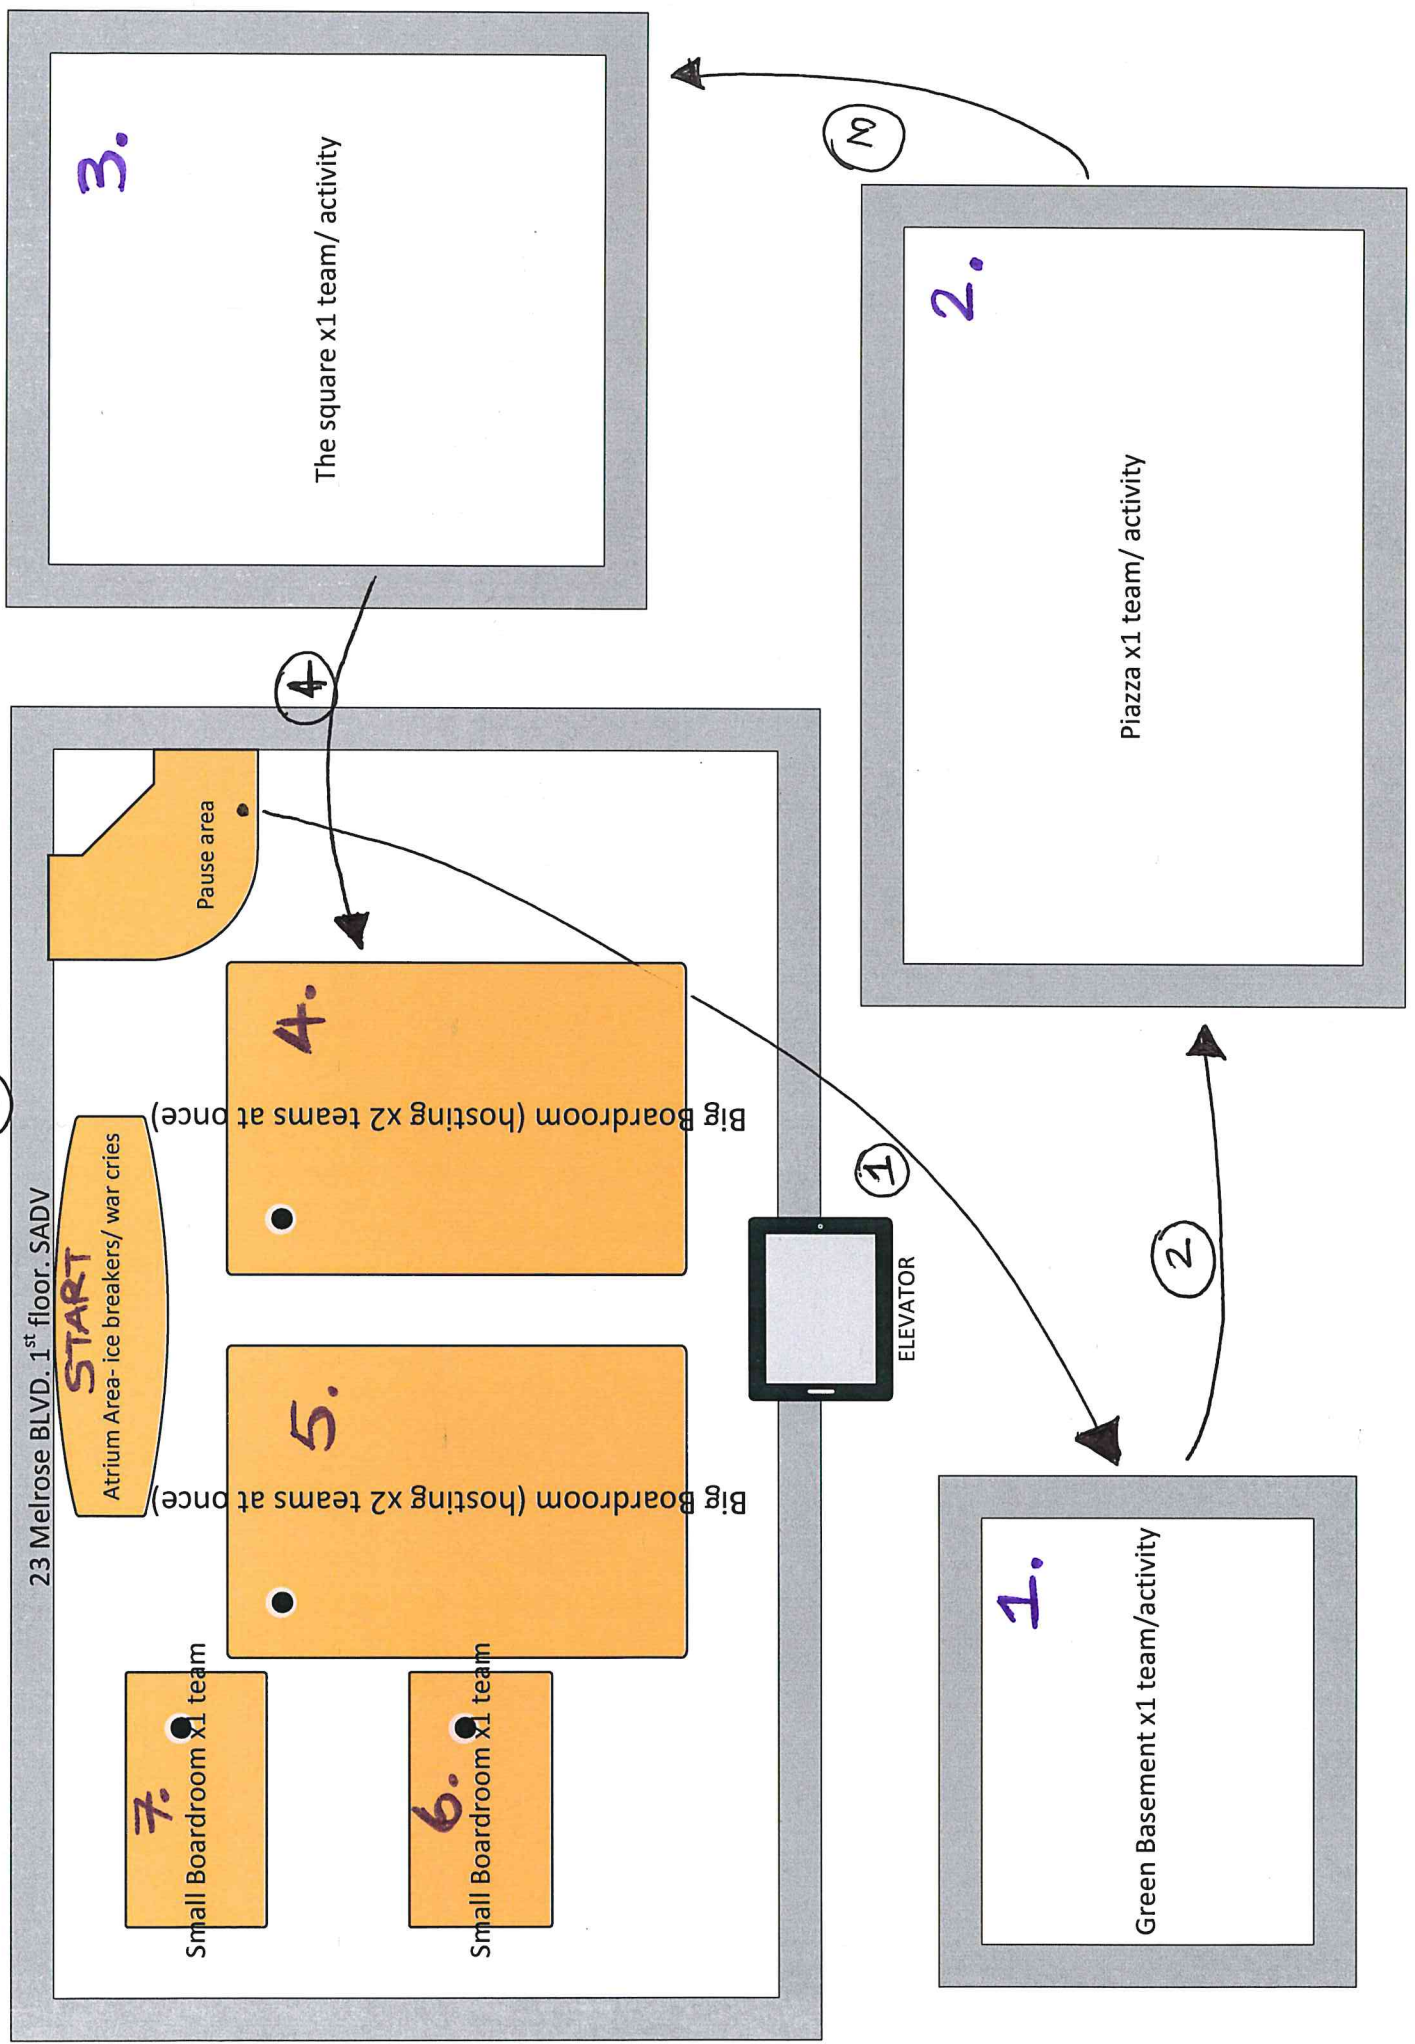

* FLOW OF ACTIVITIES OUTSIDE PRECINCT

23 Melrose BLVD. 1st floor. SADV

START
Atrium Area- ice breakers/ war cries

Big Boardroom (hosting x2 teams at once)

Big Boardroom (hosting x2 teams at once)

Small Boardroom x1 team

Small Boardroom x1 team

Pause area

ELEVATOR

Green Basement x1 team/activity

Piazza x1 team/activity

The square x1 team/activity