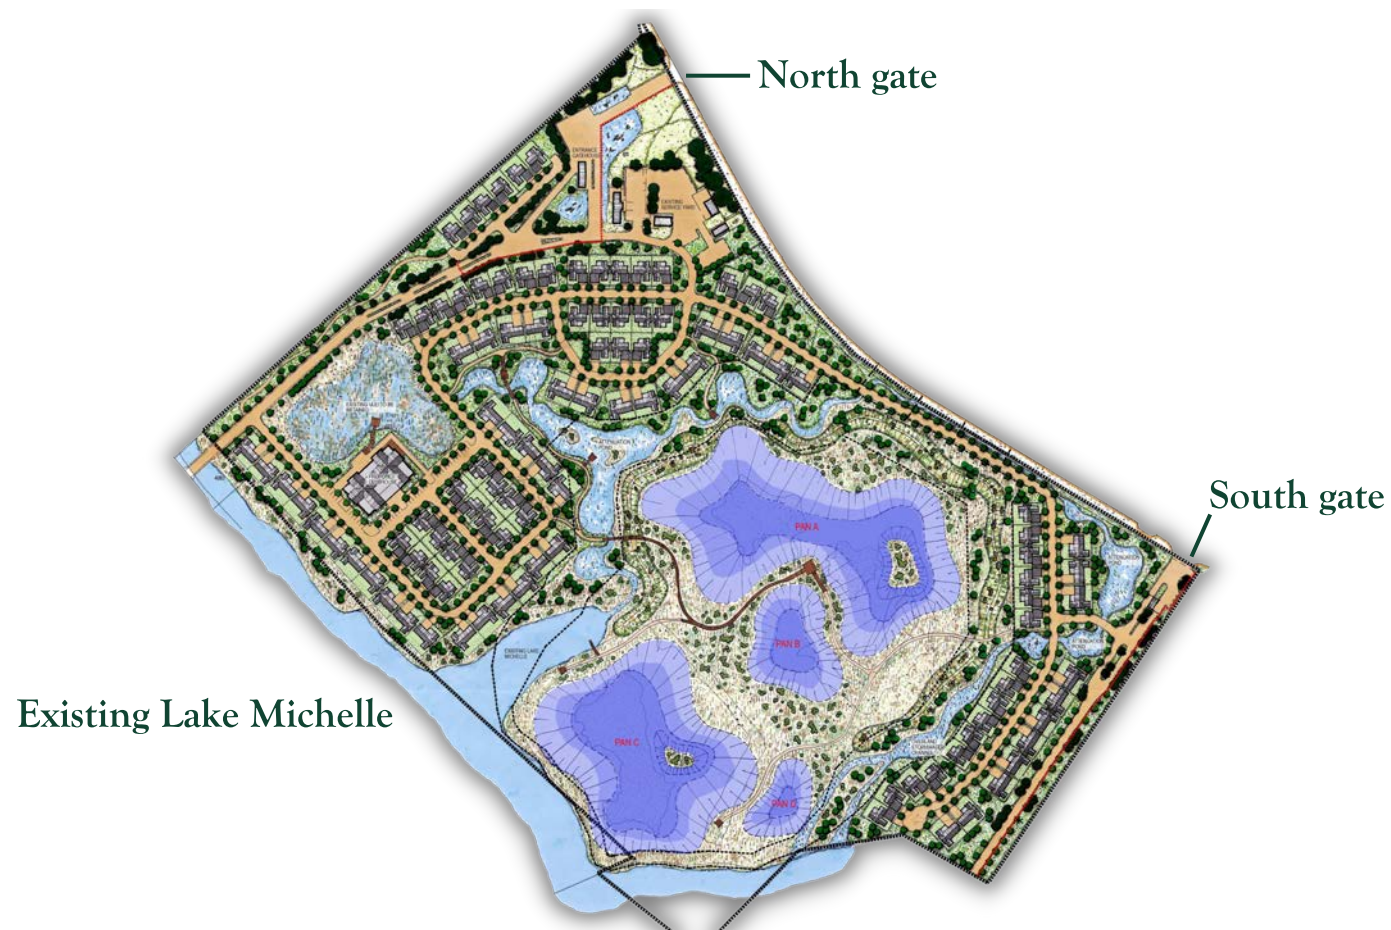

Proposed Evergreen Lifestyle Village at Lake Michelle

PREVIOUS PROPOSAL

Evergreen village layout plan

Artist impression of previous proposal

CURRENT PROPOSAL

Evergreen village layout plan

Artist impression of current proposal

Dear Lake Michelle Resident,

You are cordially invited to join us at Evergreen Noordhoek to experience the Evergreen Lifestyle first hand and view the latest proposal for Evergreen at Lake Michelle.

For your benefit the Evergreen executives and project professional team will be in attendance for any questions you may have.

We look forward to having a drink and snack with you!

22 April 2022

17:00

Evergreen Noordhoek Lifestyle Centre

*Corner of Glencairn Express Way and
Kommetjie Drive, Fish Hoek*

Please RSVP to Shannon-Lee Newman
by Wednesday 20 April 2022 on
shannonn@evergreenlifestyle.co.za