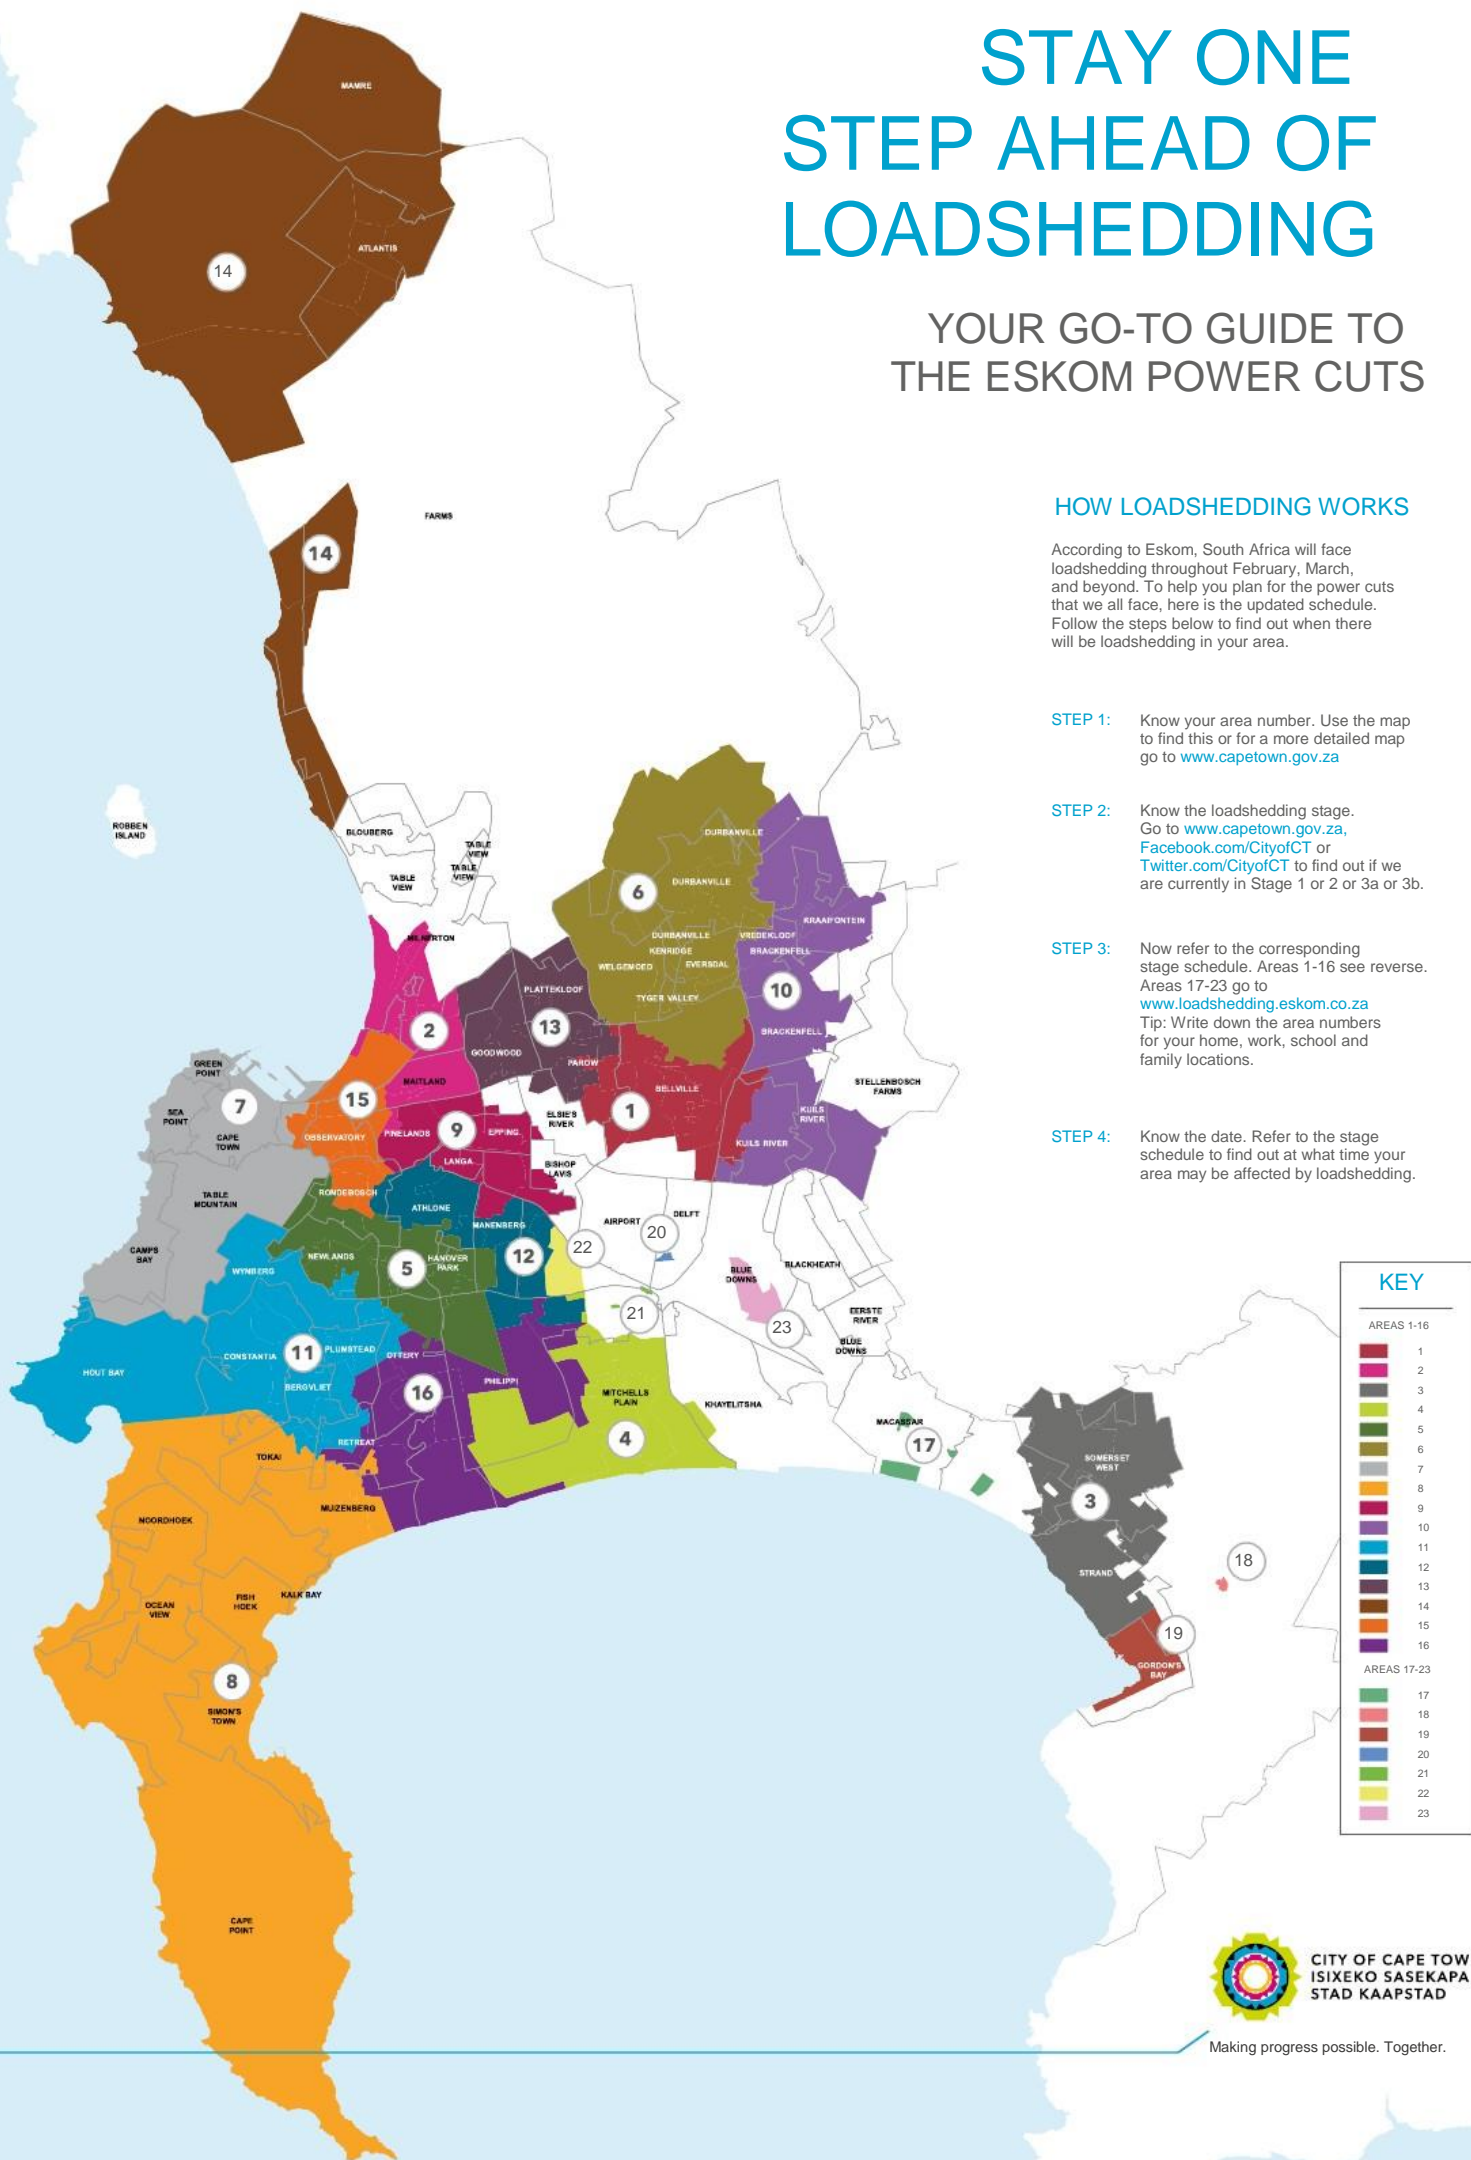

STAY ONE STEP AHEAD OF LOADSHEDDING

YOUR GO-TO GUIDE TO THE ESKOM POWER CUTS

HOW LOADSHEDDING WORKS

According to Eskom, South Africa will face loadshedding throughout February, March, and beyond. To help you plan for the power cuts that we all face, here is the updated schedule. Follow the steps below to find out when there will be loadshedding in your area.

- STEP 1:** Know your area number. Use the map to find this or for a more detailed map go to www.capetown.gov.za
- STEP 2:** Know the loadshedding stage. Go to www.capetown.gov.za, [Facebook.com/CityofCT](https://www.facebook.com/CityofCT) or [Twitter.com/CityofCT](https://twitter.com/CityofCT) to find out if we are currently in Stage 1 or 2 or 3a or 3b.
- STEP 3:** Now refer to the corresponding stage schedule. Areas 1-16 see reverse. Areas 17-23 go to www.loadshedding.eskom.co.za
Tip: Write down the area numbers for your home, work, school and family locations.
- STEP 4:** Know the date. Refer to the stage schedule to find out at what time your area may be affected by loadshedding.

Making progress possible. Together.

AREAS 1-16 MONTHLY LOADSHEDDING SCHEDULE

STAGE 1

DAYS OF THE MONTH		1 st	2 nd	3 rd	4 th	5 th	6 th	7 th	8 th	9 th	10 th	11 th	12 th	13 th	14 th	15 th	16 th
		17 th	18 th	19 th	20 th	21 st	22 nd	23 rd	24 th	25 th	26 th	27 th	28 th	29 th	30 th	31 st	
TIME FROM	TIME TO																
0:00	2:30	1	13	9	5	2	14	10	6	3	15	11	7	4	16	12	8
2:00	4:30	2	14	10	6	3	15	11	7	4	16	12	8	5	1	13	9
4:00	6:30	3	15	11	7	4	16	12	8	5	1	13	9	6	2	14	10
6:00	8:30	4	16	12	8	5	1	13	9	6	2	14	10	7	3	15	11
8:00	10:30	5	1	13	9	6	2	14	10	7	3	15	11	8	4	16	12
10:00	12:30	6	2	14	10	7	3	15	11	8	4	16	12	9	5	1	13
12:00	14:30	7	3	15	11	8	4	16	12	9	5	1	13	10	6	2	14
14:00	16:30	8	4	16	12	9	5	1	13	10	6	2	14	11	7	3	15
16:00	18:30	9	5	1	13	10	6	2	14	11	7	3	15	12	8	4	16
18:00	20:30	10	6	2	14	11	7	3	15	12	8	4	16	13	9	5	1
20:00	22:30	11	7	3	15	12	8	4	16	13	9	5	1	14	10	6	2
22:00	0:30	12	8	4	16	13	9	5	1	14	10	6	2	15	11	7	3