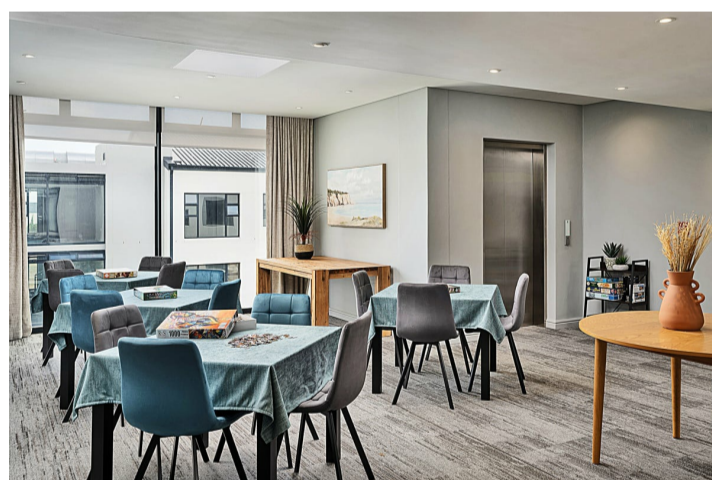

Games Room

To find out more about Evergreen Sitari, please visit www.evergreenlifestyle.co.za