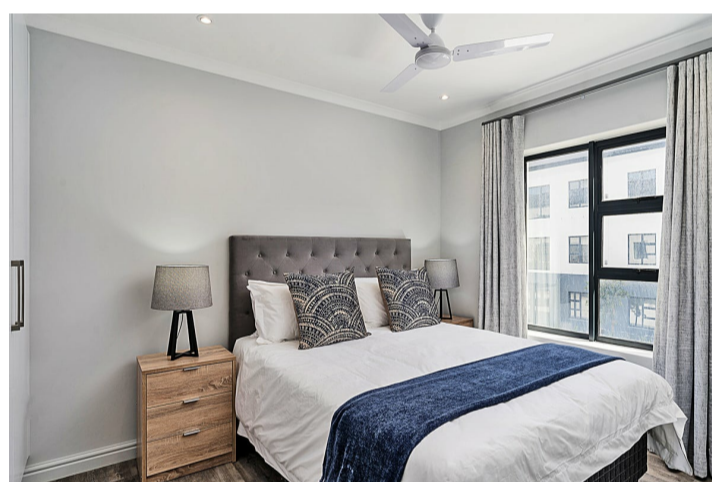

Dear Resident,

EVERGREEN SITARI

As you may know, we have just launched our 8th Evergreen village at Sitari Country Estate just outside Somerset West.

Our first phase comprises of **one bedroom apartment suites** - on **flexible pricing** from as little as **R880,000**.

An extremely exciting new offering at Evergreen Sitari is **Fixed Levies for Life** for over 70 year olds at only R2,500 per month.

If you would like to escape to the Helderberg for a short winter getaway, we'd be delighted to offer you a complimentary stay at the village free of charge.

Please call Sharon on 087 808 7000 to book your stay.

Furthermore, if you wish to free up some capital and switch to a more affordable retirement lifestyle, then moving to Evergreen Sitari permanently may fit the bill. We would of course ensure that your move is a seamless one, inclusive of transfer and removal costs.

Or perhaps a friend or family member of yours may be interested in purchasing? As always, any Evergreen resident referral that leads to a purchase will result in a 3 month Levy Holiday for both parties.

Either way, please feel free to contact me on 087 808 7000 for a confidential chat.

Bedroom

To find out more about Evergreen Sitari, please visit www.evergreenlifestyle.co.za

Kind regards

Phil Wilson
Sales Director
Evergreen Lifestyle