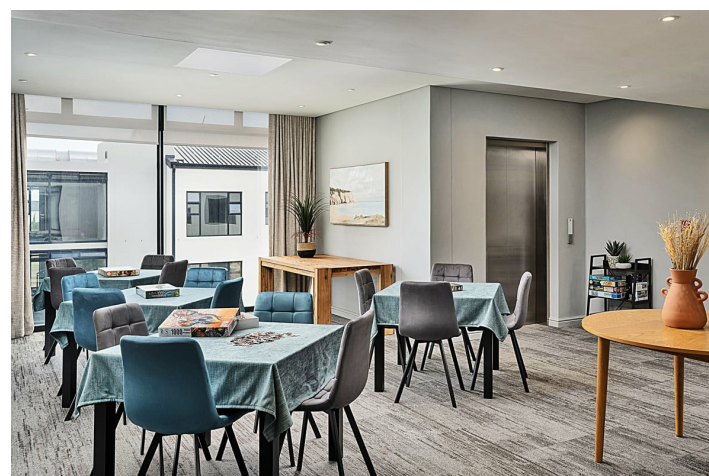

Games Room

To find out more about Evergreen Sitari, please visit www.evergreenlifestyle.co.za