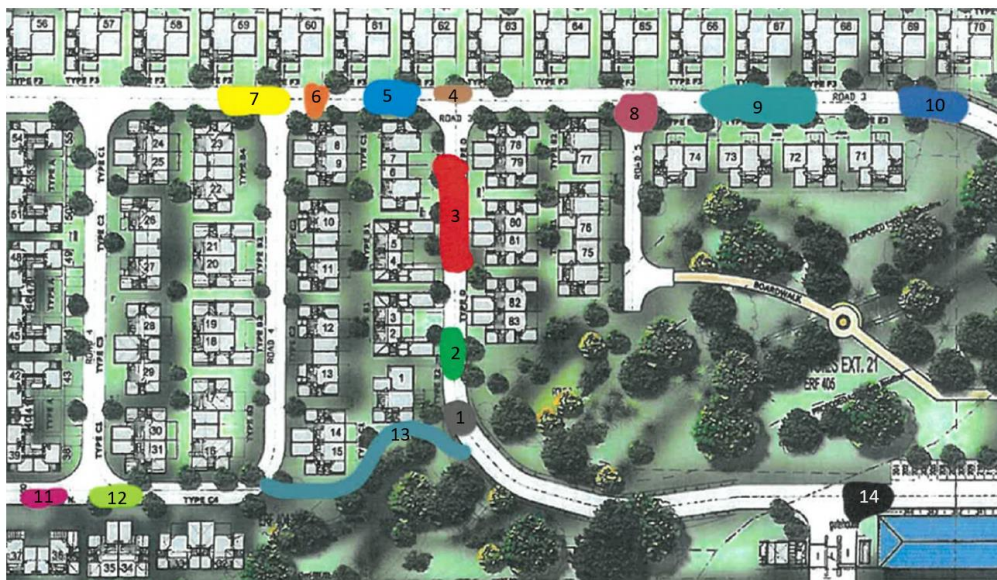

**Circular 50-2023**

**04 July 2023**

Dear Residents

**UPDATED ROAD SURFACE PAVING REPAIR PROGRAM.**

The program for road surface paving repairs inside the Village commenced on Monday 3 July 2023. Loerie Lane will be completely closed down tomorrow for work in this road to take place. Please avoid this road and travel round the Lifestyle Centre. Residents who stay in this road will be assisted with access by the flagman on site.

		PAVING REPAIR PROJECT PLAN																													
		Jul-23																													
Phase	House /area	Mon 3	Tue 4	Wed 5	Thu 6	Fri 7	Sat 8	Sun 9	Mon 10	Tue 11	Wed 12	Thu 13	Fri 14	Sat 15	Sun 16	Mon 17	Tue 18	Wed 19	Thu 20	Fri 21	Sat 22	Sun 23	Mon 24	Tue 25	Wed 26	Thu 27	Fri 28	Sat 29	Sun 30		
1	1	Yellow	Yellow				Red	Red						Red	Red							Red	Red								
2	2			Green	Green		Red	Red						Red	Red							Red	Red								
3	4,5,6			Red	Red		Red	Red						Red	Red							Red	Red								
4	62								Orange	Orange												Red	Red								
5	61										Blue	Blue										Red	Red								
6	60												Orange									Red	Red								
7	59																				Green	Green									
8	65															Pink	Pink					Red	Red								
9	66 - 67																				Green	Green									
10	69-70																					Blue	Blue								
11	36																														
12	35																									Pink	Pink				
13	Wagtail walk																									Teal	Teal				
14	Petanque																														