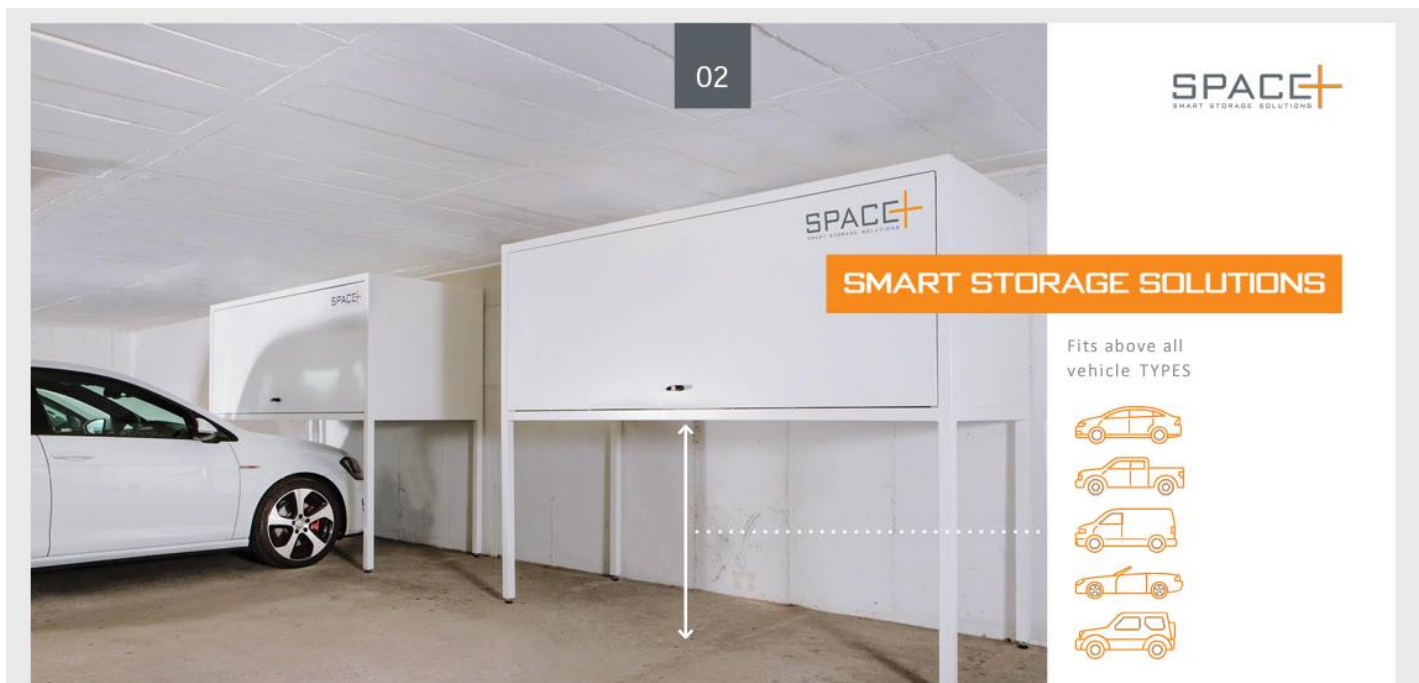

Circular 060-2022

22 July 2022

Dear Apartment Residents,

We have had lots of requests from residents wanting to purchase some kind of storage solution for basement parking areas.

To this effect the below storage units will be permitted in the basement parking areas. The standard will be that all storage units will need to be the same white colour and installed in Your allocated parking bay only.