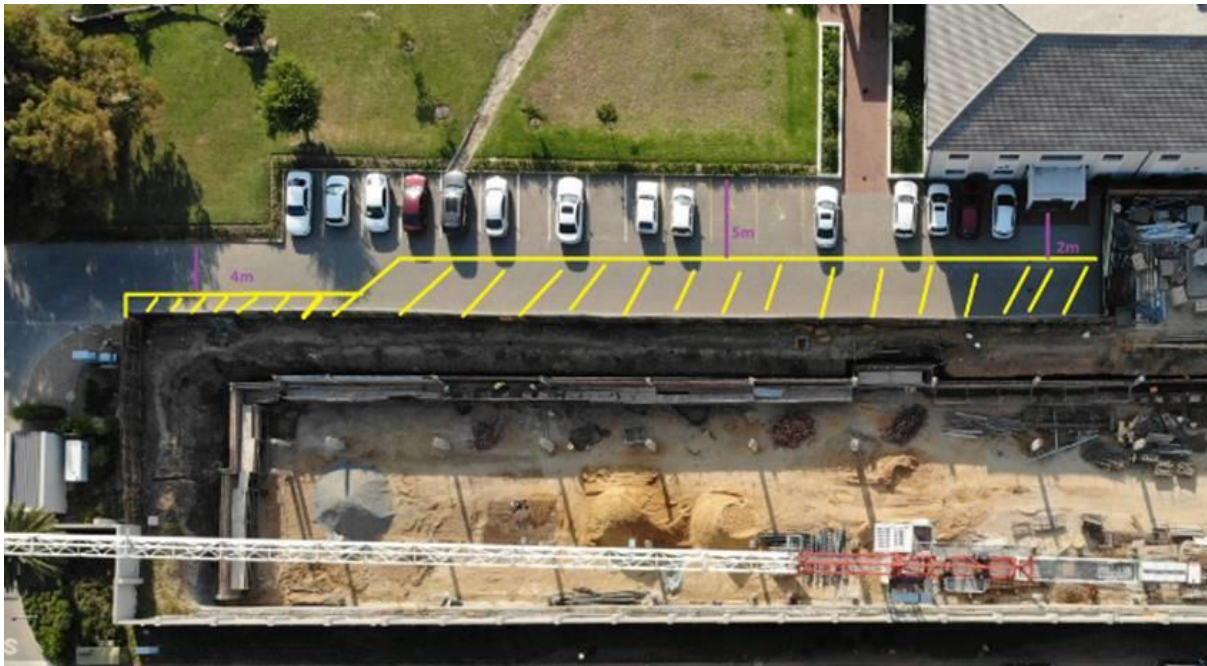

**Circular 25-2019**

**16 July 2019**

Dear Residents,

**CLOSING OF PARKING IN FRONT OF THE LIFESTYLE CENTRE**

The parking opposite the main entrance to the Lifestyle Centre will be closed for **Wednesday, 17 July 2019 from 07h00 to 16h00.**

Parking will be available on the West side of the Lifestyle Centre and opposite the Apartments.

The parking will be closed due to the contractors requiring access to pour concrete at the new site.

Thank you in advance of your cooperation.