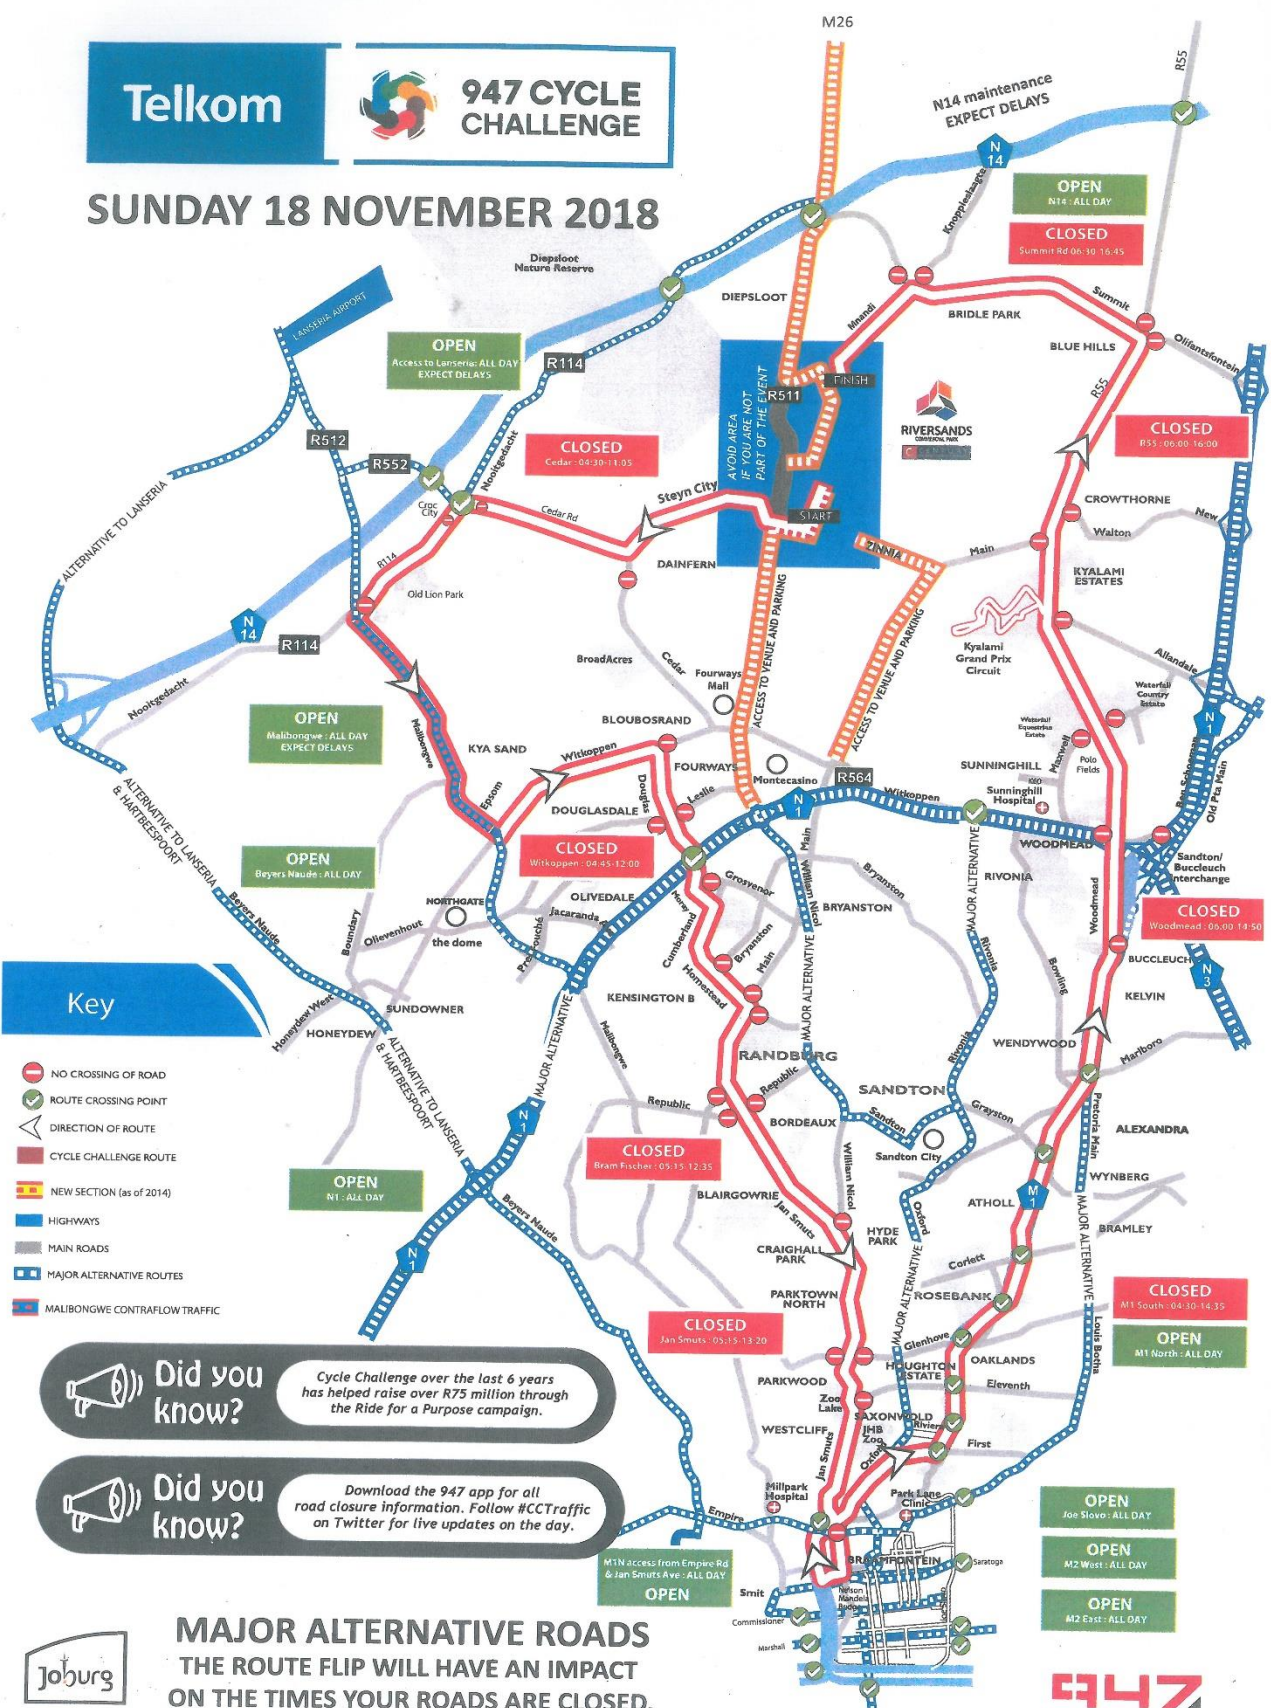

Telkom **947 CYCLE CHALLENGE**
SUNDAY 18 NOVEMBER 2018

Did you know? Cycle Challenge over the last 6 years has helped raise over R75 million through the Ride for a Purpose campaign.

Did you know? Download the 947 app for all road closure information. Follow #CCTraffic on Twitter for live updates on the day.

MAJOR ALTERNATIVE ROADS
THE ROUTE FLIP WILL HAVE AN IMPACT ON THE TIMES YOUR ROADS ARE CLOSED.

OPEN
Joe Slovo - ALL DAY
OPEN
M2 West - ALL DAY
OPEN
M2 East - ALL DAY